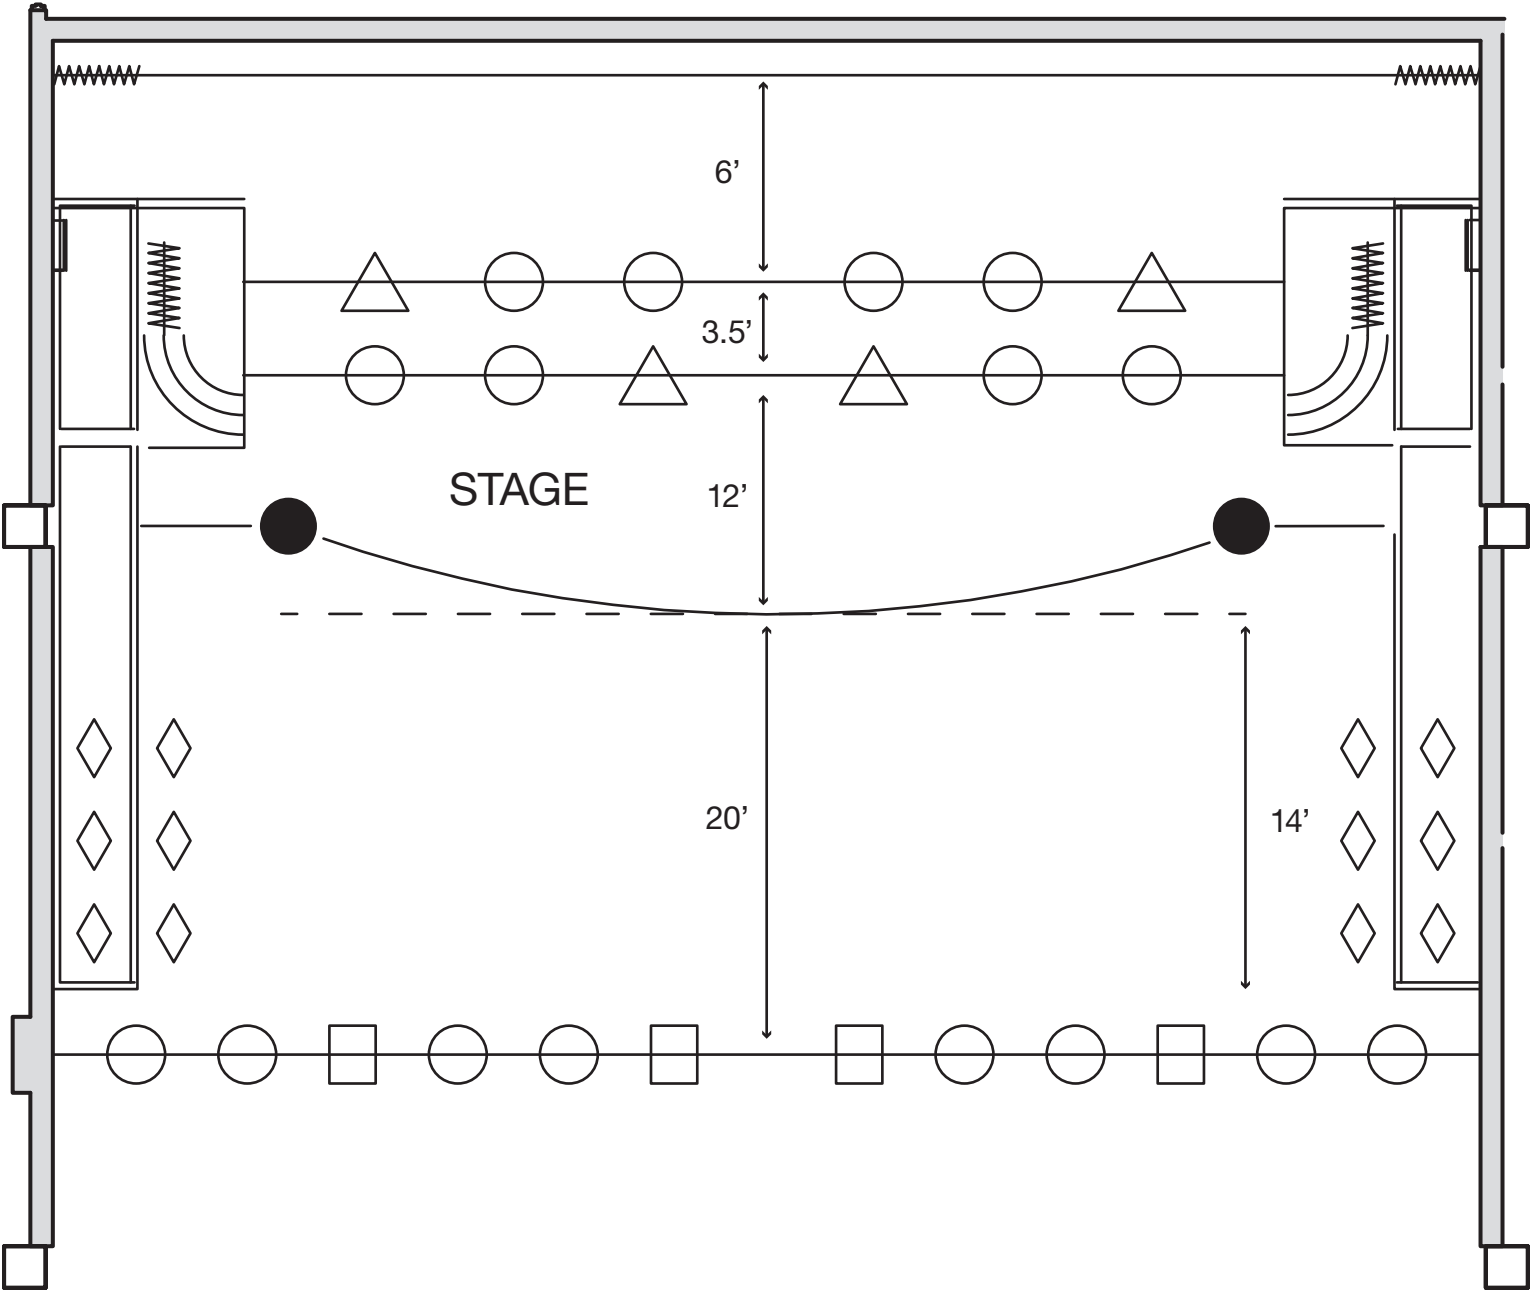

Wolf Performance Hall Lighting Plot

WOLF
PERFORMANCE HALL

- JBLEDA7
- Elation Satura Spot LED Pro
- △ Martin Mac 700 Profile
- ◇ Colourtron Lekos 25°-50° Clipsal