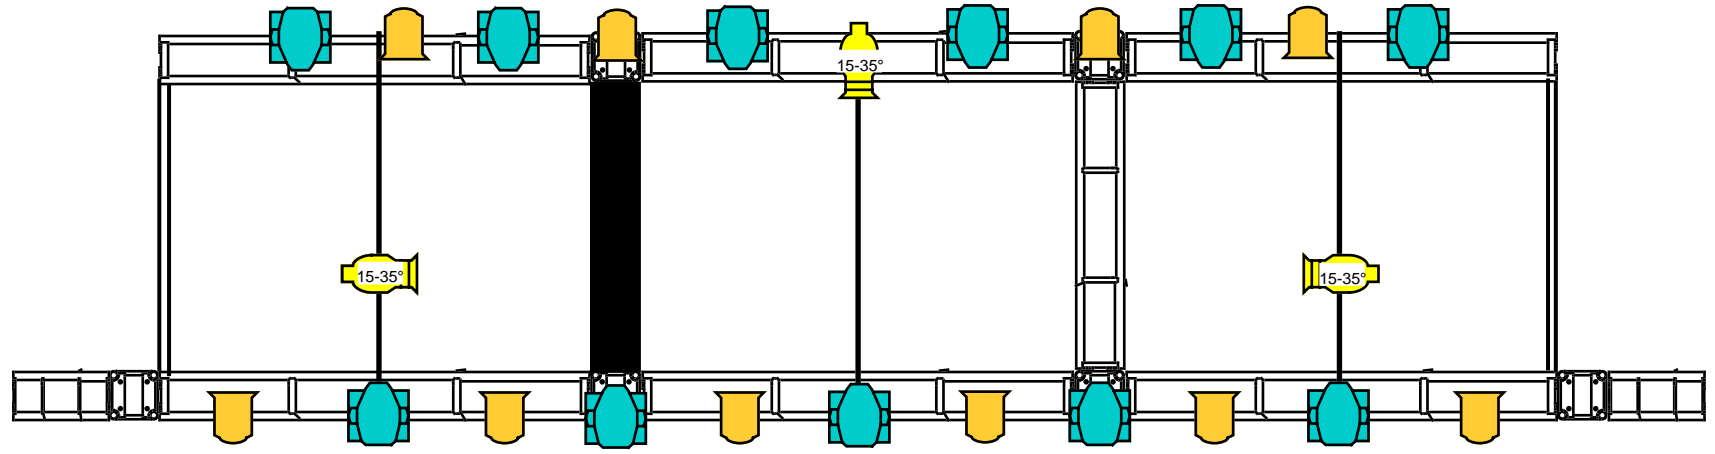

Catwalk House Left

Catwalk House Right

Elation Satura Profile

Martin Mac 700 Profile

Colortran Ellipsoidal

Stage Truss Grid

 JB Lighting A7

 Colortran Ellipsoidal Zoom