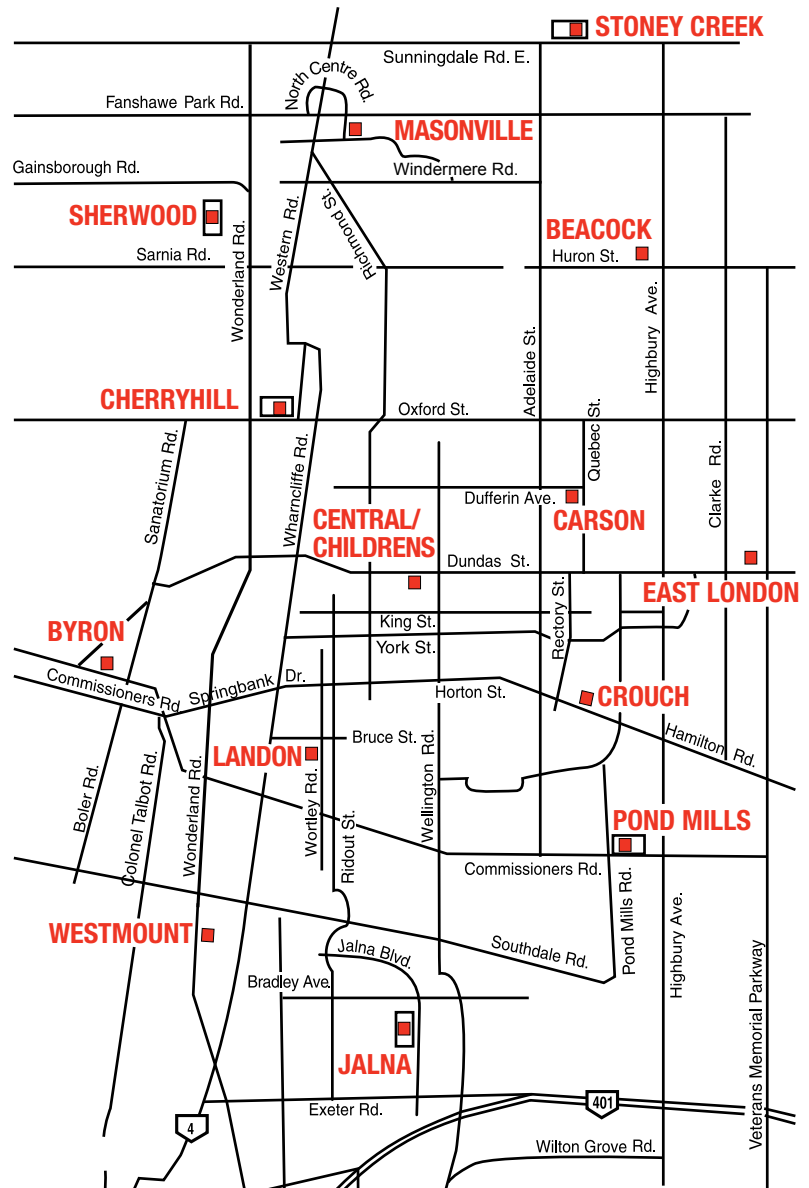

Gather HERE

Meet in your neighbourhood, where your community is.

- Meeting rooms available throughout the City of London
- Over 50 function rooms, with capacities up to 100 participants
- Music practice and study rooms
- Audio visual equipment available
- Complimentary Wifi

Meetings & Events Services
519-661-5120
meetingsandevents@lpl.ca
www.lpl.ca/meetingsandevents