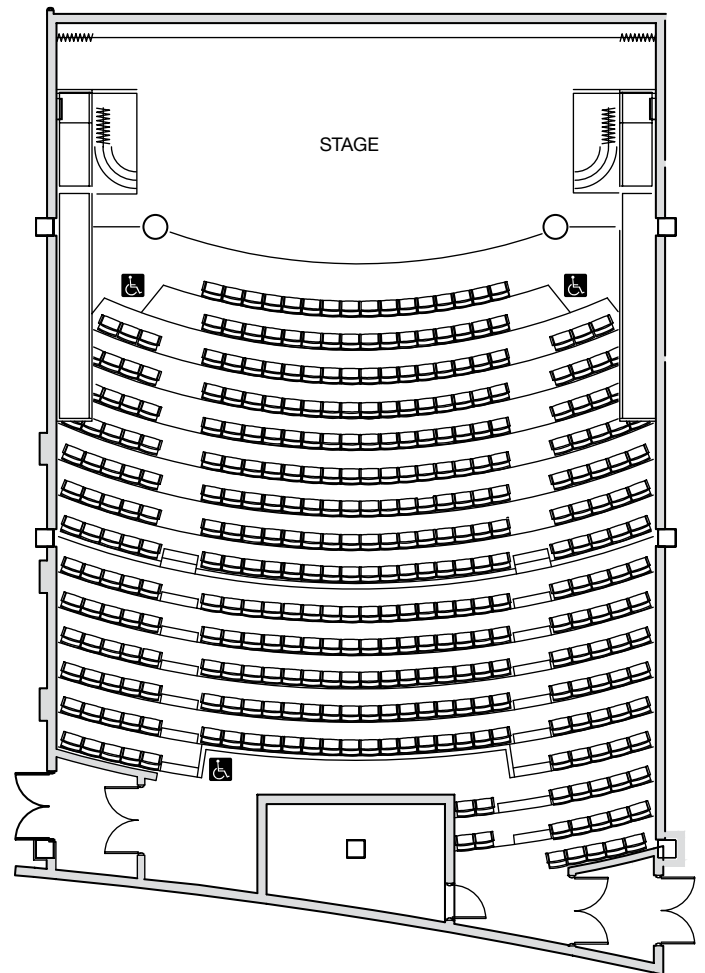

- Rooms available for up to 370 participants
- Room set-up included
- Audio visual equipment and support available
- Complimentary Wifi
- Outdoor garden

Room	Dimensions (Linear Feet)	Square Feet	Theatre	Conference	Boardroom	U-Shape	Classroom of 3	Reception
Wolf Performance Hall	44 x 65	2,860	370					
Wolf Performance Reception Area	69 x 26	1,794						175
Stevenson & Hunt A&B	47 x 27.5	1,293	120	44	40	40	45	120
Stevenson & Hunt A	26 x 27.5	715	60	34	22	24	27	60
Stevenson & Hunt B	21 x 27.5	578	50	26	16	21	18	50
Tonda	20 x 27	540	36	15	15	15	18	36
Lerner's	26 x 16	416		30	15	13	15	13
Future Meeting Room	36 x 23	780	100	44	40	40	45	100

WOLF
PERFORMANCE HALL

FEATURING

- Fully accessible tiered 370 seat theatre
- Lecture tablet at each seat
- Laser projection system
- Upstage and downstage screens
- Full-Motion smart LED light system
- Digital sound system
- Grand piano
- Spring system stage floor
- Dressing rooms & green room
- Online ticket service & box office
- Complimentary WiFi