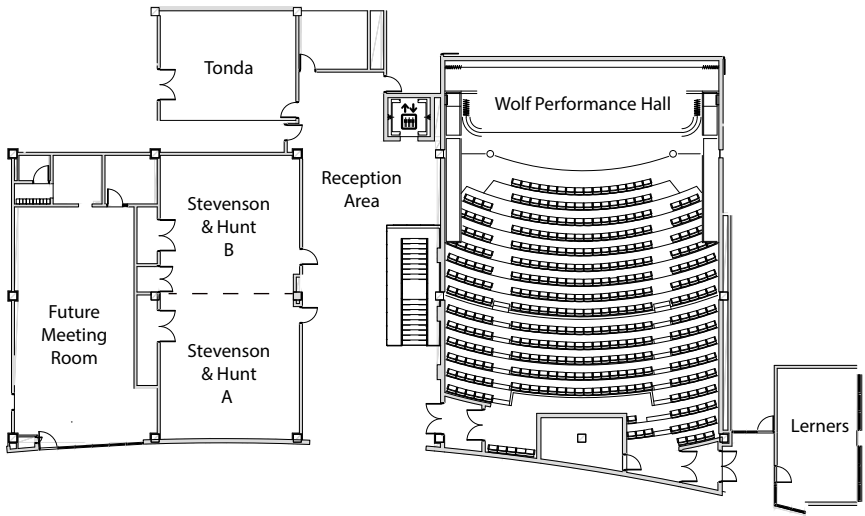

- Rooms available for up to 370 participants
- Room set-up included
- Audio visual equipment and support available
- Complimentary Wifi
- Outdoor garden

Room	Dimensions (Linear Feet)	Square Feet	Theatre	Conference	Boardroom	U-Shape	Classroom of 3	Reception
Wolf Performance Hall	44 x 65	2,860	370					
Wolf Performance Reception Area	69 x 26	1,794						175
Stevenson & Hunt A&B	47 x 27.5	1,293	120	44	40	40	45	120
Stevenson & Hunt A	26 x 27.5	715	60	34	22	24	27	60
Stevenson & Hunt B	21 x 27.5	578	50	26	16	21	18	50
Tonda	20 x 27	540	36	15	15	15	18	36
Lerner's	26 x 16	416		30	15	13	15	13
Future Meeting Room	36 x 23	780	100	44	40	40	45	100

WOLF
PERFORMANCE HALL

FEATURING

- Fully accessible tiered 370 seat theatre
- Lecture tablet at each seat
- Laser projection system
- Upstage and downstage screens
- Full-Motion smart LED light system
- Digital sound system
- Grand piano
- Spring system stage floor
- Dressing rooms & green room
- Online ticket service & box office
- Complimentary WiFi