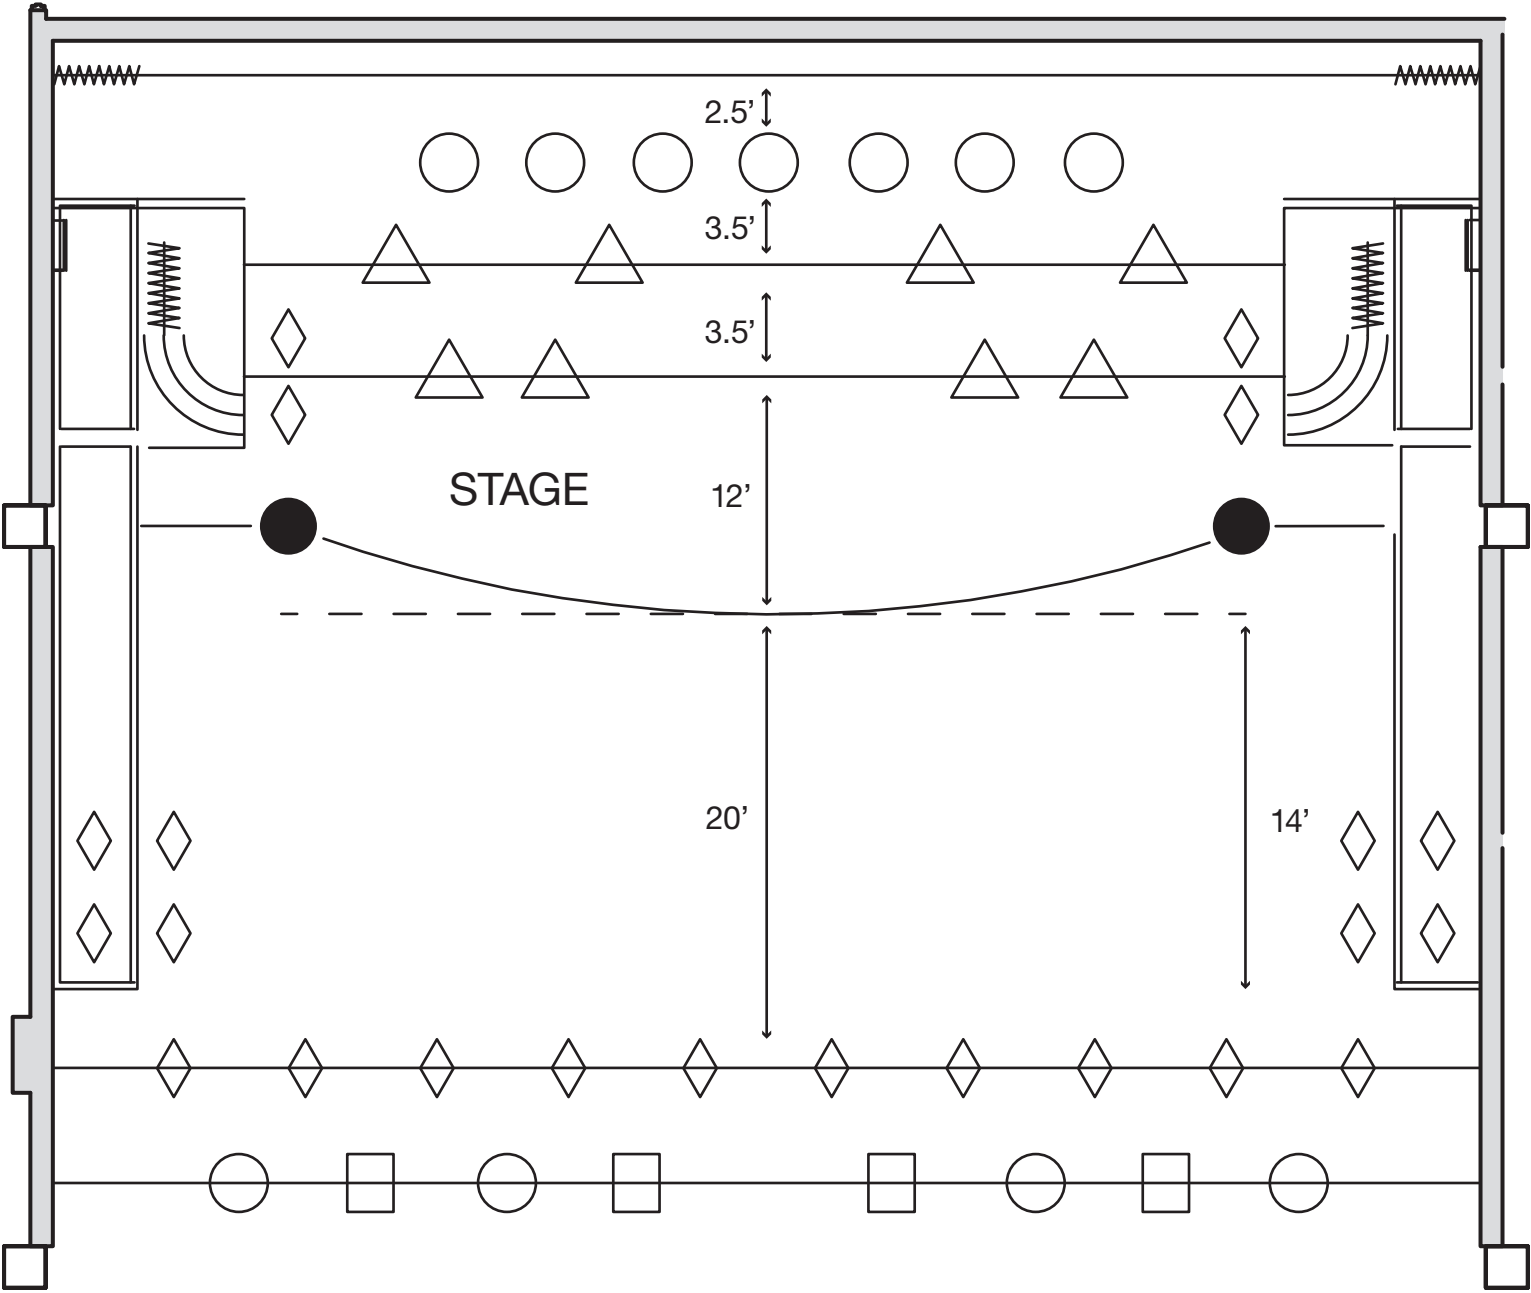

Wolf Performance Hall Lighting Plot

WOLF
PERFORMANCE HALL

- JBLED A7 Zoom
- Elation Satura LED Pro
- △ Colourtron Fresnel 8''
- ◇ Colourtron Leko 25°-50°